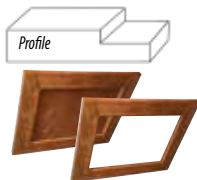

Minimum Width			Maximum Width			Recommended Max		
W	x	H	W	x	H	W	x	H
7.4	x	7.4	45	x	94	18	x	48

SHAKER ELITE BEAD BOARD

- Thermo-foil
- Available in all colors EXCEPT Blackwood, Canvas, Cocoa Bean, Frequency, Chino, Shiraz Cherry, Vintage, Super Matte & High Gloss
- Available open frame
- Open frame not available in 5-inch

Minimum Width			Maximum Width			Recommended Max		
W	x	H	W	x	H	W	x	H
7.4	x	7.4	45	x	94	18	x	48

WOOD FACES

CROWNPOINT

- Raised panel
- Colors: White, Ivory, Cocoa, Moonlight, Rain Cloud, Morning Dew, Black
- Can also be ordered unfinished
- Available open frame
- Open frame not available in 5-inch

Minimum Width			Maximum Width			Recommended Max		
W	x	H	W	x	H	W	x	H
7.4	x	7.4	45	x	94	35-5/8	x	42

UNITY

- Solid Wood
- Colors: White, Ivory, Cocoa, Moonlight, Rain Cloud, Morning Dew, Black
- Can also be ordered unfinished
- Available open frame
- Open frame not available in 5-inch