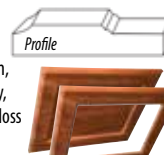

ASPEN

- Thermo-foil
- Available in all colors EXCEPT Blackwood, Canvas, Cocoa Bean, Frequency, Chino, Shiraz Cherry, Vintage, Super Matte & High Gloss
- Available open frame
- Open frame not available in 5-inch