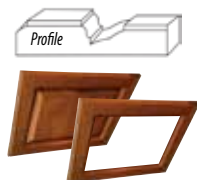

Minimum Width			Maximum Width			Recommended Max		
W	x	H	W	x	H	W	x	H
7.4	x	7.4	45	x	94	18	x	48

SHAKER ELITE BEAD BOARD

- Thermo-foil
- Available in all colors EXCEPT Blackwood, Canvas, Cocoa Bean, Frequency, Chino, Shiraz Cherry, Vintage, Super Matte & High Gloss
- Available open frame
- Open frame not available in 5-inch

Minimum Width			Maximum Width			Recommended Max		
W	x	H	W	x	H	W	x	H
7.4	x	7.4	45	x	94	18	x	48

WOOD FACES

CROWNPOINT

- Raised panel
- Colors: White, Ivory, Cocoa, Moonlight, Rain Cloud, Morning Dew, Black
- Can also be ordered unfinished
- Available open frame
- Open frame not available in 5-inch