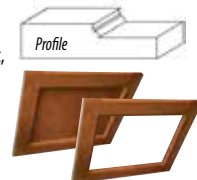

Minimum Width			Maximum Width			Recommended Max		
W	x	H	W	x	H	W	x	H
7.4	x	7.4	45	x	94	35-5/8	x	42